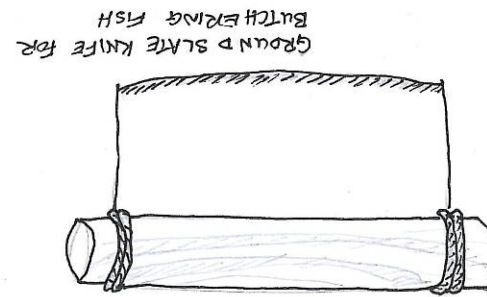

Location: _____
Date: _____
Time: _____
Weather: _____

Nature Journals

Seine Net - Eel-Grass Meadow

- 1) Creature's Name: _____
- 2) Draw creature in box above (use the whole box and add details).
- 3) Describe its adaptations: _____

-5-

-6-

-2-

What can an Archaeologist learn from a first Nations midden site?

First Nations Midden

Intertidal Substrate Study

- Name the animals and the steps which you took
- Animal A steps: _____
name: _____
- Animal B steps: _____
name: _____
- Animal C steps: _____
name: _____
- Animal D steps: _____
name: _____
- Animal E steps: _____
name: _____
- Animal F steps: _____
name: _____